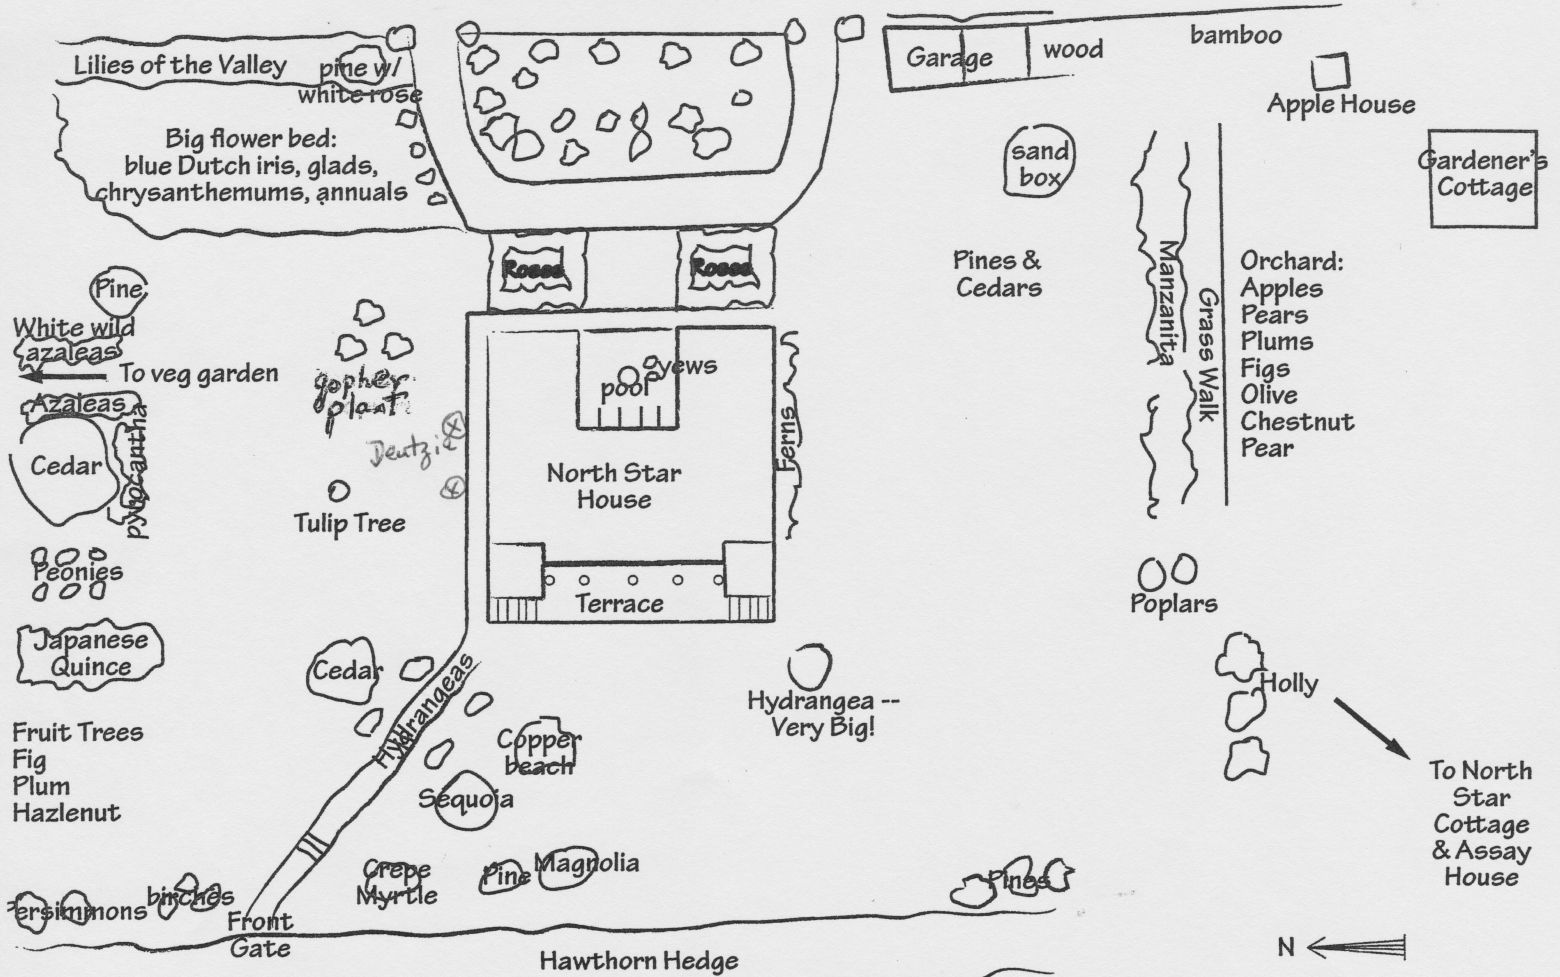

# Evelyn Gardiner's North Star Plant History

Shrubs: Flowering peach, camellias, rhododendrons, crab tree, dog wood, crepe myrtle, oleander,

North Star House gardens, as remembered by Evelyn Gardiner, Foote Family